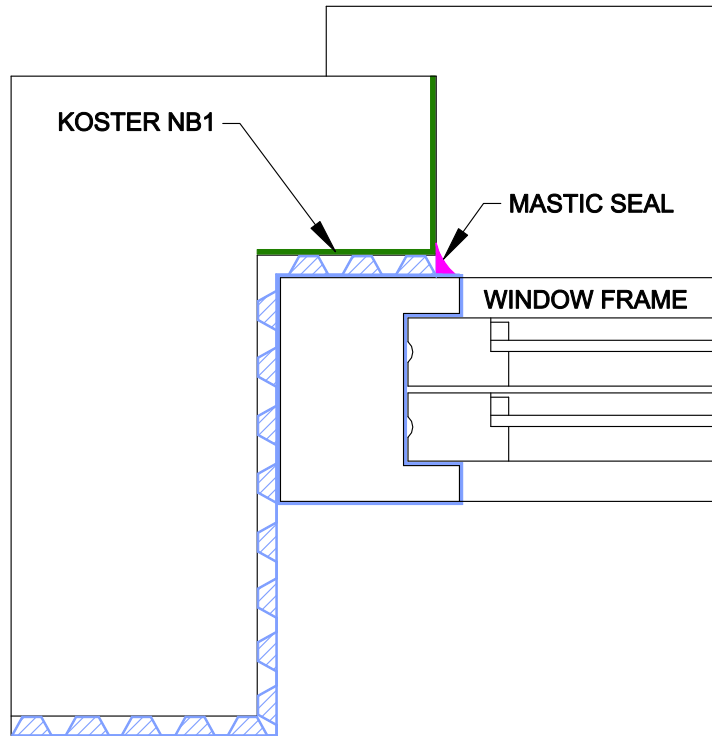

DELTA SYSTEM 500 WINDOW REVEAL DETAIL

PLAN OF DELTA 500 MEMBRANE OR DELTA-PT WHERE CONTINUITY CAN BE ACHIEVED AROUND THE REVEAL

DELTA SYSTEM 500 WINDOW REVEAL DETAIL

WHEN DELTA-PT IS USED IN THIS SITUATION, THE DPC SHOULD CONTINUE BEHIND THE MEMBRANE AND CAN BE SEALED WITH DELTA-MASTIC OR ROPE

Drawn By:

Checked By:

Scale:

REVISION DATE:
June
2017

System Files: PDF / DWG

DRAWING NOTE:

This drawing is for illustrative purposes only. Drawing not to scale.

PROJECT / COMMENTS: