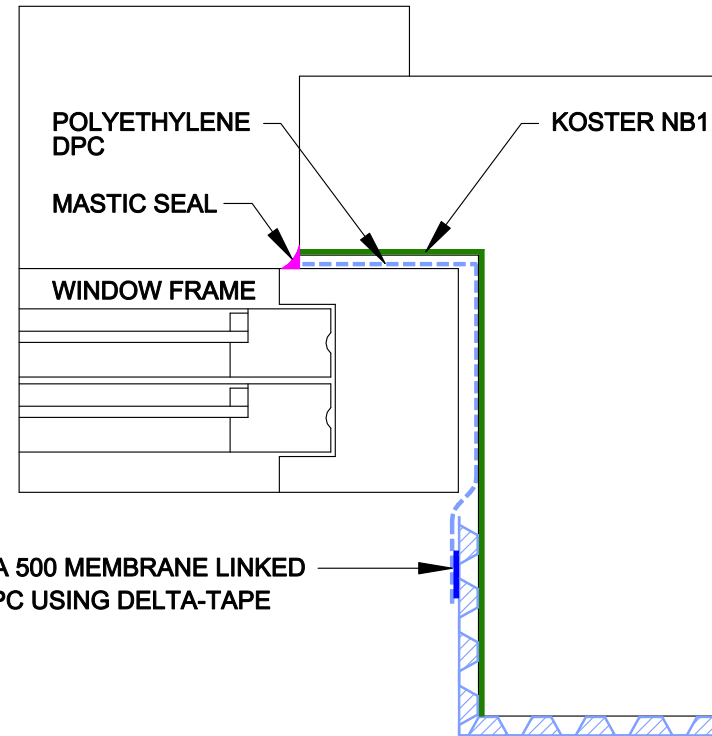

DELTA SYSTEM 500 WINDOW REVEAL DETAIL

PLAN OF DELTA 500 MEMBRANE OR DELTA-PT WHERE CONTINUITY CAN BE ACHIEVED AROUND THE REVEAL

DELTA SYSTEM 500 WINDOW REVEAL DETAIL

WHEN DELTA-PT IS USED IN THIS SITUATION, THE DPC SHOULD CONTINUE BEHIND THE MEMBRANE AND CAN BE SEALED WITH DELTA-MASTIC OR ROPE

Drawn By:

Checked By:

Scale:

REVISION DATE:
June
2017

System Files: PDF / DWG

DRAWING NOTE:

This drawing is for illustrative purposes only. Drawing not to scale.

PROJECT / COMMENTS: