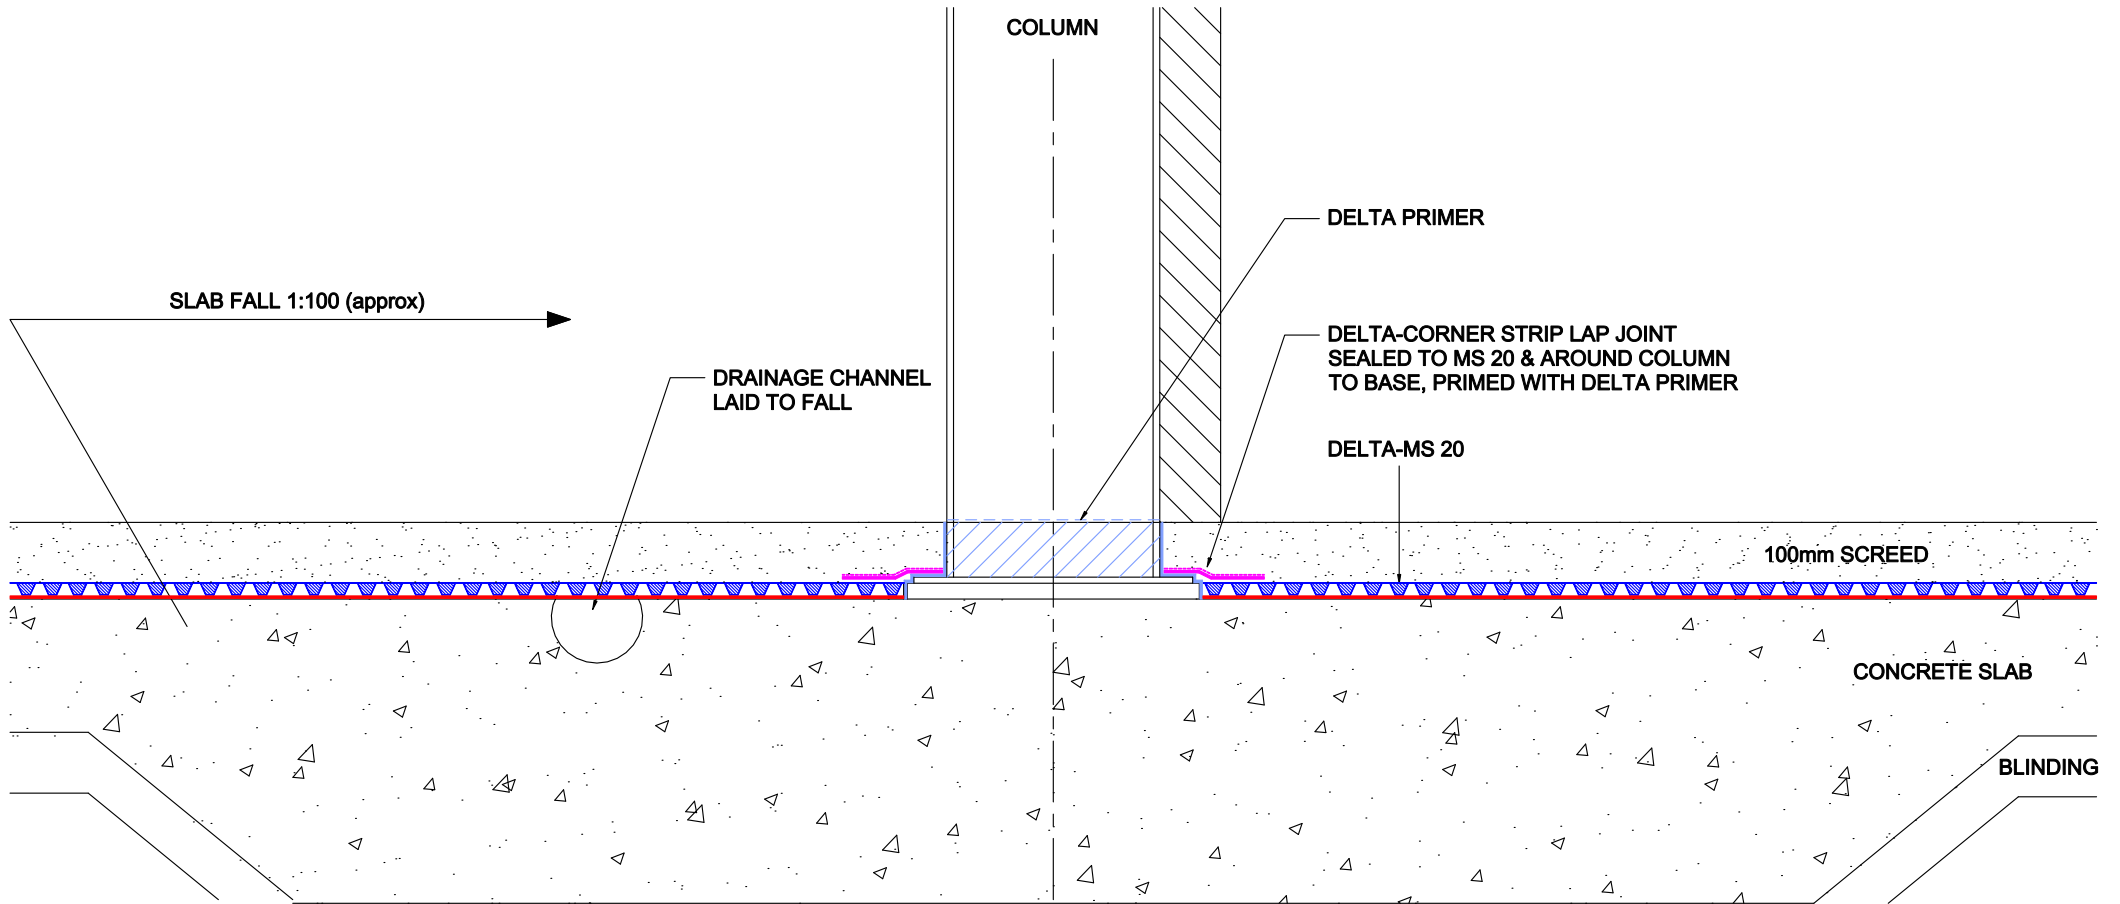

DELTA - MS SEALING TO COLUMN BASE

DELTA

MEMBRANE SYSTEMS LTD.

DRAWING No: DW-122-1-(C)

DRAWING TITLE: SEALING TO COLUMN BASES

DELTA HOUSE, MERLIN WAY, NORTH WEALD, EPPING, ESSEX CM16 6HR
 TEL: 01992 523523 FAX: 01992 523250