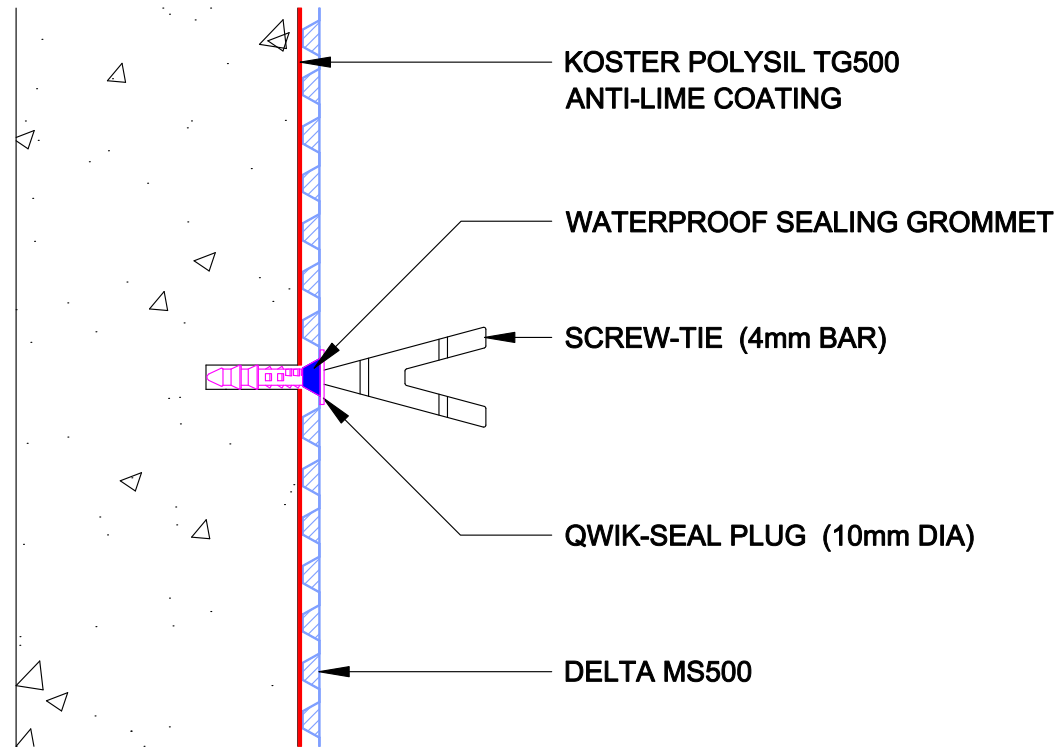

SCREW-TIE WITH DELTA QWIK-SEAL PLUG

[BLUEBIRD SCREW-TIE TO BE USED IN CONJUNCTION WITH DELTA SYSTEM]

DELTA MEMBRANE SYSTEMS LTD.

DRAWING No: DW-132-1- (F)

DRAWING TITLE: SCREW-TIE WITH DELTA QWIK-SEAL PLUG