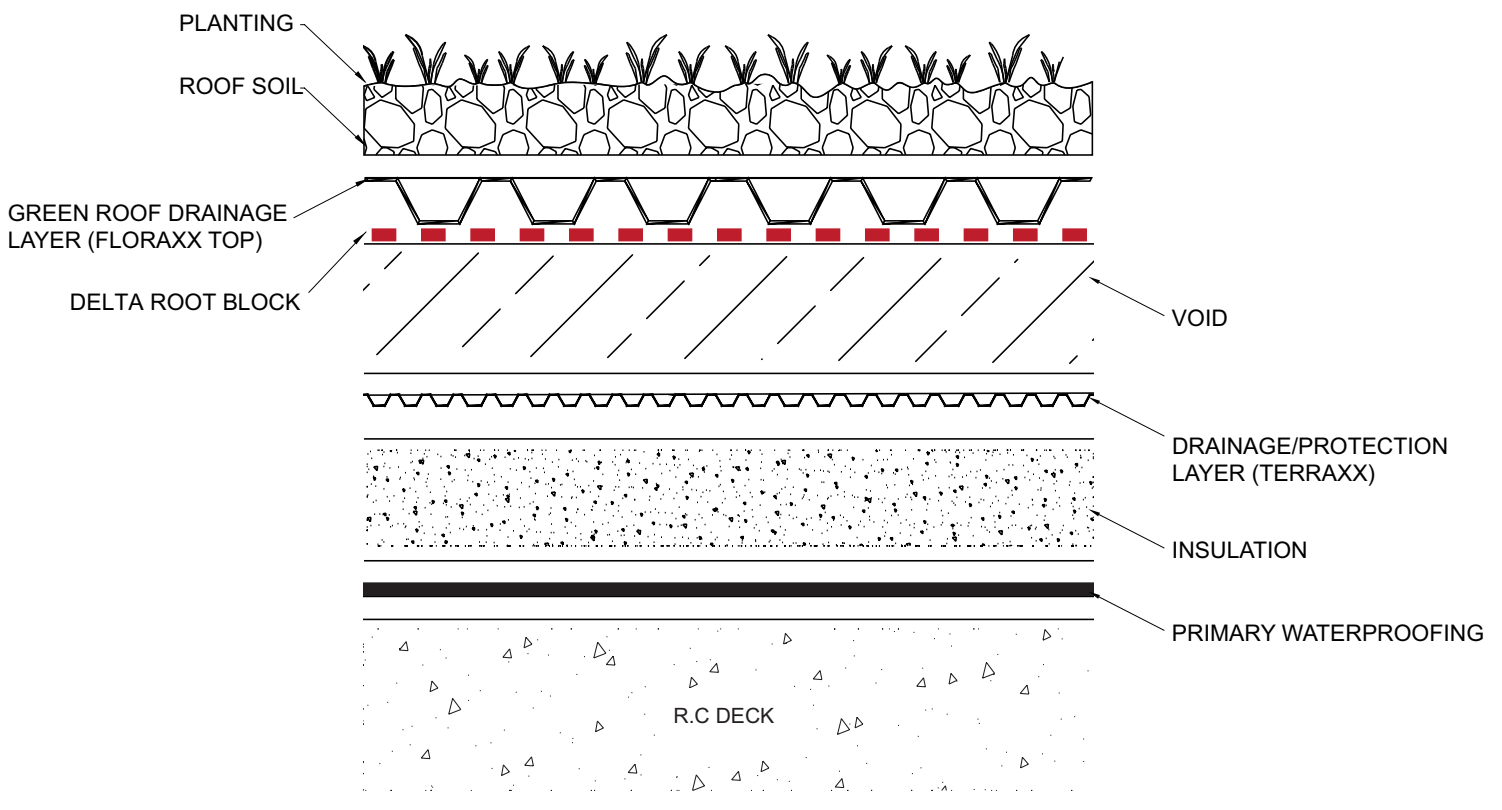

PRODUCT DATA SHEET

DELTA ROOT BLOCK

Product Code: DMS119

TECHNICAL DRAWING