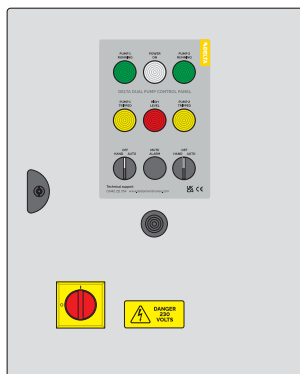

PRODUCT DATA SHEET

Delta Dual Pump Control Panel (Metal)

Technical data

Control panel	Twin pump
Enclosure material	Steel
Ingress protection	IP54
Voltage	240 V
Volted contact	24 V (high level alarm)
Volt-free contacts	Pump 1 tripped Pump 2 tripped High level alarm
Locking	Key
Safety	Door locking isolator
Start method	Direct online starter
Dimensions (W/H/D)	400 mm / 500 mm / 210 mm

Legend

	Coil		Outgoing terminal
	Buzzer		Internal terminal
	Beacon		NO contact
	Lamp		NC contact
	Heater		NO timer
	Fuse		NC timer
	Float		Link

Wiring diagram